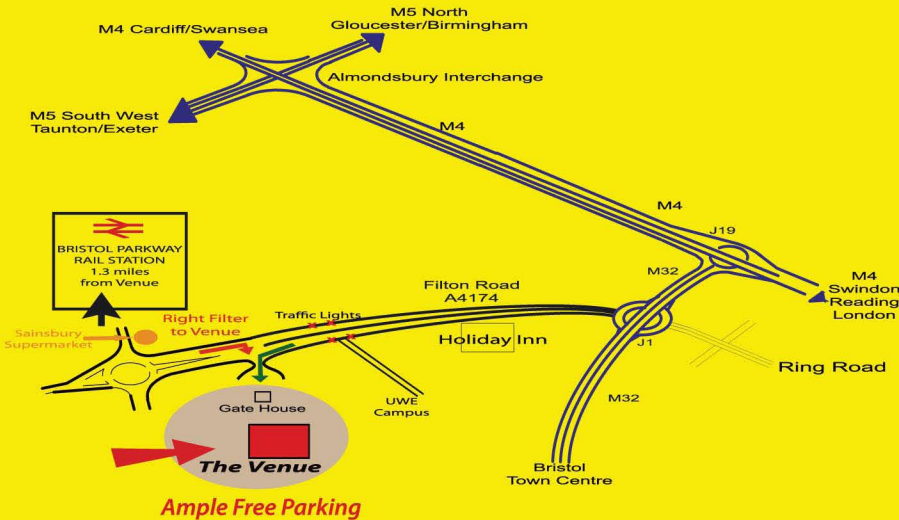

NEW DATE

NEW DATE

NEW DATE

Sunday 22nd January 2012 10.00am - 4.00pm

Please follow the map - Do not go into University campus
University of the West of England (UWE Bristol)
Exhibition & Conference Centre
Filton Road, Bristol. BS34 8QZ

For further information contact:
Nigel Smith 01249 890646 Business Hours only

Admission : £8.00 (accompanied children under 12 free)
Gauge O Guild Members : £6.00 (accompanied wives free)

NEW DATE

NEW DATE

Sunday 22nd January 2012 10.00am - 4.00pm